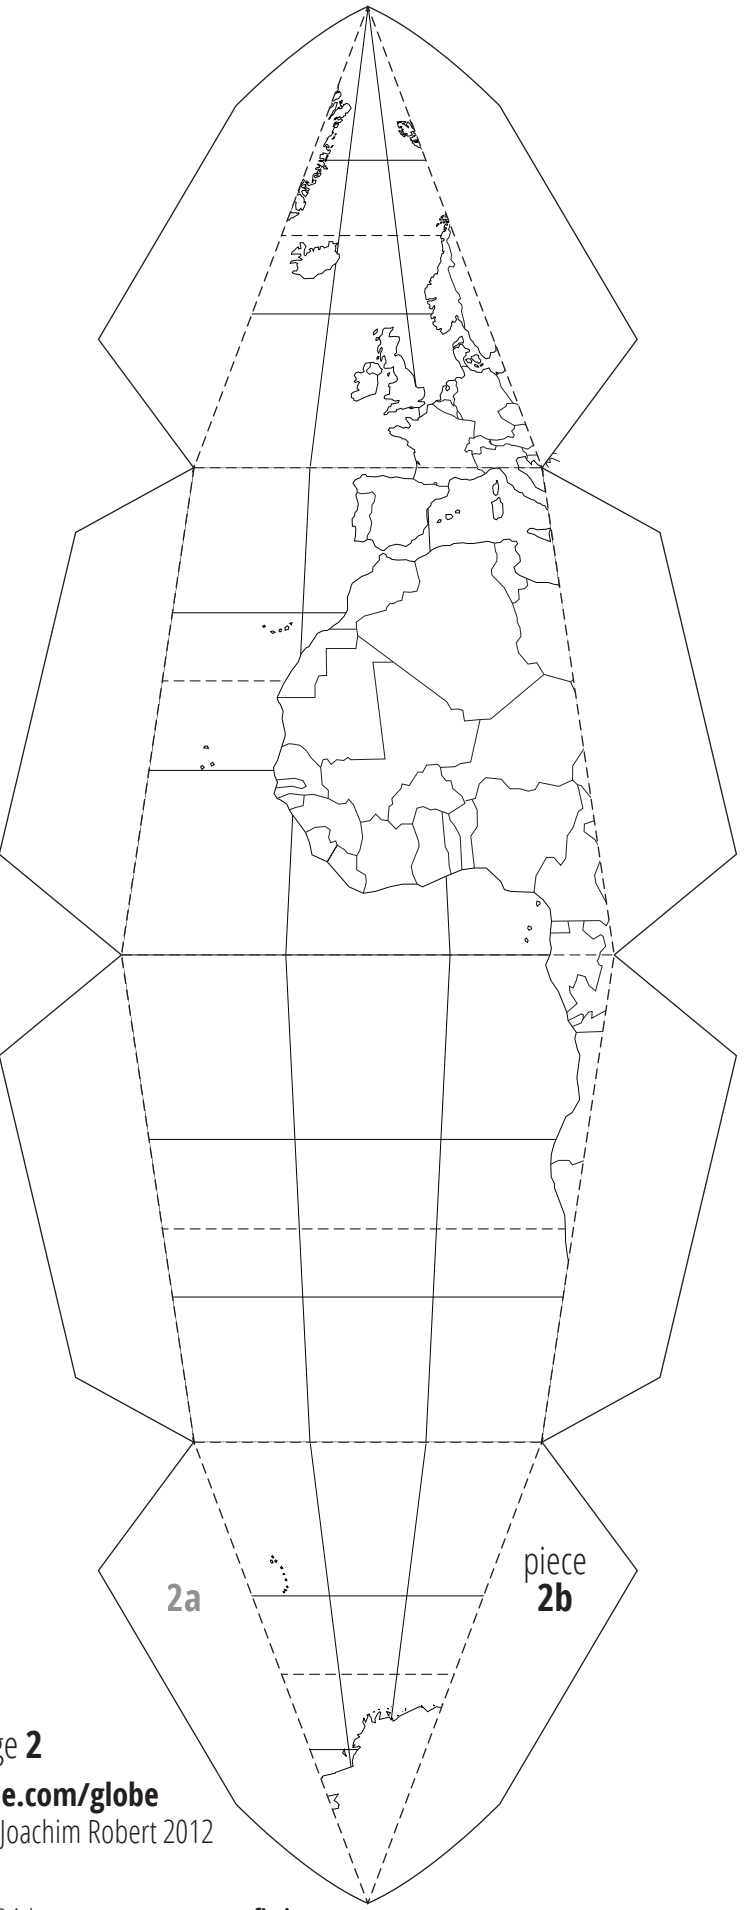

page 1

[joachimesque.com/globe](http://joachimesque.com/globe)

© by-nc-sa 2.0 fr – Joachim Robert 2012

UNE PRODUCTION JOACHIMESQUE

<http://joachimesque.com/globe>

© by-nc-sa 2.0 fr – Joachim Robert 2012

inspired by *earth's axis, 23.4 degrees*

[www.geo-grafia.jp](http://www.geo-grafia.jp)

buy it from them !

inspired by « *Sectional Globe - earth's axis, 23.4 degrees* » — [www.geo-grafia.jp](http://www.geo-grafia.jp)  
geografia's globes are cheap and neat, you should really consider buying them one.

1b

piece  
2a

2a

piece  
2b

page 2

[joachimesque.com/globe](http://joachimesque.com/globe)

© by-nc-sa 2.0 fr – Joachim Robert 2012

inspired by « *Sectional Globe - earth's axis, 23.4 degrees* » — [www.geo-grafia.jp](http://www.geo-grafia.jp)  
geografia's globes are cheap and neat, you should really consider buying them one.

page 3

[joachimesque.com/globe](http://joachimesque.com/globe)

© by-nc-sa 2.0 fr – Joachim Robert 2012

inspired by « Sectional Globe - earth's axis, 23.4 degrees » — [www.geo-grafia.jp](http://www.geo-grafia.jp)  
geografia's globes are cheap and neat, you should really consider buying them one.